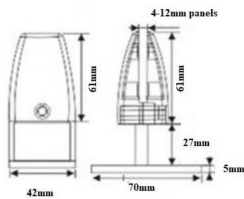

Back2Back Desk Partition Clamp - 4-12mm Thick Panel - Silver (Model: KSS.CC.003.SV)

- Our back2back desk partition clamps can be used with glass, acrylic, polycarbonate, wood, metal etc.
- If you are searching for a desk dividing solution our clamps are suitable for 4-12mm thick panels.
- Our back2back desk partition clamps ensure safe distancing between colleagues in the office environment.
- Easily fitted, the back2back office desk partition clamps are also very affordable.
- *Clamp shown is white.