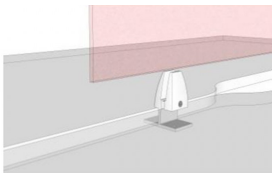

Back2Back Desk Partition Clamp - 4-12mm Thick Panel - Silver (Model: KSS.CC.003.SV)

- Our back2back desk partition clamps can be used with glass, acrylic, polycarbonate, wood, metal etc.
- If you are searching for a desk dividing solution our clamps are suitable for 4-12mm thick panels.
- Our back2back desk partition clamps ensure safe distancing between colleagues in the office environment.
- Easily fitted, the back2back office desk partition clamps are also very affordable.
- *Clamp shown is white.