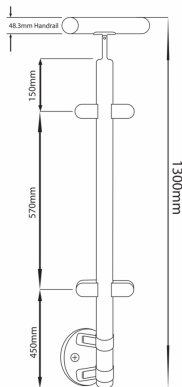

Side Mount Corner Post - 900-1300mm - Hand Rail ( Model: KSS.PRESI.1300.HR.90.SS )

- Our glass balustrade posts are manufactured to the highest quality and in 316 grade stainless steel.
- The main post is clamped within the mounting bracket.
- The standard handrail bracket is for 48.3mm diameter.
- Designed to finish at 1300mm high with the handrail installed.
- Three clamp configurations available as standard designed to finish 1100mm above floor level.
- Other angles and clamp positions are available on request as all the posts are manufactured in house.
- The post is flow drilled and M8 tapped for the easy and accurate mounting of the selected clamps.
- **Glass clamps must be purchased separately.**

Attributes:

**Product Code:** KSS.PRESI.1300.HR.90.SS

**Unit Of Sale:** Each

End Post

Centre Post

90° Post