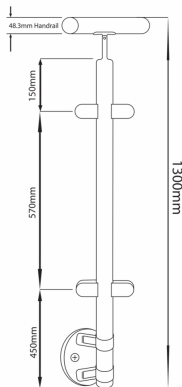

Side Mount Centre Post - 900-1300mm - Hand Rail (Model: KSS.PRESI.1300.HR.CENTRE.SS)

- Our glass balustrade posts are manufactured to the highest quality and in 316 grade stainless steel.
- The main post is clamped within the mounting bracket.
- The standard handrail bracket is for 48.3mm diameter tube.
- Designed to finish at 1300mm high with the handrail installed.
- Three clamp configurations available as standard designed to finish 1100mm above floor level.
- Other angles and clamp positions are available on request as all the posts are manufactured in house.
- The post is flow drilled and M8 tapped for the easy and accurate mounting of the selected clamps.
- **Glass clamps must be purchased separately.**

Attributes:

Product Code: KSS.PRESI.1300.HR.CENTRE.SS

Unit Of Sale: Each