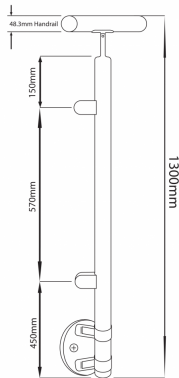

Side Mount End Post - 900-1300mm - Hand Rail ( Model: KSS.PRESI.1300.HR.END.SS )

- Our glass balustrade posts are manufactured to the highest quality and in 316 grade stainless steel.
- The main post is clamped within the mounting bracket.
- The standard handrail bracket is for 48.3mm diameter tube.
- Designed to finish at 1300mm high with the handrail installed.
- Three clamp configurations available as standard designed to finish 1100mm above floor level.
- Other angles and clamp positions are available on request as all the posts are manufactured in house.
- The post is flow drilled and M8 tapped for the easy and accurate mounting of the selected clamps.
- **Glass clamps must be purchased separately.**

Attributes:

**Product Code:** KSS.PRESI.1300.HR.END.SS

**Unit Of Sale:** Each