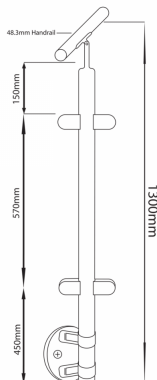

Side Mount Centre Post - 900-1300mm - Sloped Hand Rail (Model: KSS.PRESI.1300.SHR.CENTRE.SS)

- Our glass balustrade posts are manufactured to the highest quality and in 316 grade stainless steel.
- The main post is clamped within the mounting bracket.
- The standard handrail bracket is for 48.3mm diameter tube.
- Designed to finish at 1300mm high with the handrail installed.
- Other angles and clamp positions are available on request as all the posts are manufactured in house.
- The post is flow drilled and M8 tapped for the easy and accurate mounting of the selected clamps.
- **Glass clamps must be purchased separately.**

Attributes:

Product Code: KSS.PRESI.1300.SHR.CENTRE.SS

Unit Of Sale: Each

End Post

Centre Post

90° Post