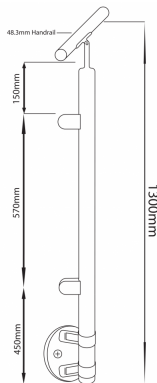

Side Mount End Post - 900-1300mm - Sloped Hand Rail ( Model: KSS.PRESI.1300.SHR.END.SS )

- Our glass balustrade posts are manufactured to the highest quality and in 316 grade stainless steel.
- The main post is clamped within the mounting bracket.
- The standard handrail bracket is for 48.3mm diameter tube.
- Designed to finish at 1300mm high with the handrail installed.
- Other angles and clamp positions are available on request as all the posts are manufactured in house.
- The post is flow drilled and M8 tapped for the easy and accurate mounting of the selected clamps.
- **Glass clamps must be purchased separately.**

Attributes:

**Product Code:** KSS.PRESI.1300.SHR.END.SS

**Unit Of Sale:** Each

End Post

Centre Post

90° Post