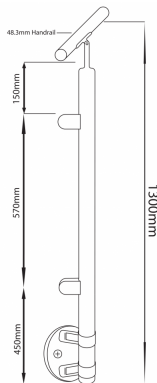

Side Mount End Post - 900-1300mm - Sloped Hand Rail (Model: KSS.PRESI.1300.SHR.END.SS)

- Our glass balustrade posts are manufactured to the highest quality and in 316 grade stainless steel.
- The main post is clamped within the mounting bracket.
- The standard handrail bracket is for 48.3mm diameter tube.
- Designed to finish at 1300mm high with the handrail installed.
- Other angles and clamp positions are available on request as all the posts are manufactured in house.
- The post is flow drilled and M8 tapped for the easy and accurate mounting of the selected clamps.
- **Glass clamps must be purchased separately.**

Attributes:

Product Code: KSS.PRESI.1300.SHR.END.SS

Unit Of Sale: Each

End Post

Centre Post

90° Post