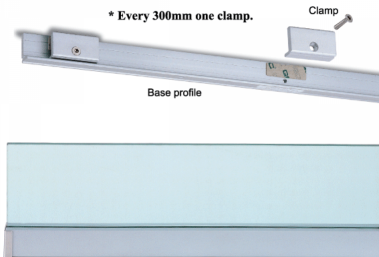

Wall Profile System Kit For 10mm Glass With SS Covers - 3m ( Model: KWP10S )

No messy sealant - No holes required -  
 Easy and quick installation - 3000mm stock length.

Attributes:

**Product Code:** KWP10S