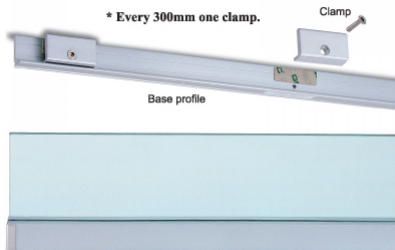

Wall Profile System Kit For 12mm Glass With Alum Covers - 3m (Model: KWP12AL)

No messy sealant - No holes required - Easy and quick installation - 3000mm stock length.

Attributes:

Product Code: KWP12AL

Unit Of Sale: 3 Mtr