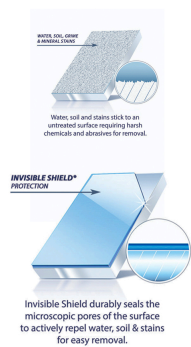

Invisible Shield Surface Protection 950ml (Model: N0028)

- Long-lasting "invisible" nano-scale barrier coating seals, polishes & protects glass, porcelain & ceramics, glass shower doors & enclosures, porcelain sinks & bathtubs, and ceramic tile walls & counters.

- Instantly repels water, soil & stains for easier next-time cleaning.

- Keeps surfaces like new - dramatically reduces the adhesion and buildup of hard water minerals, soap scum, rust & lime scale for easy removal & improved clarity of glass.

Attributes:

Product Code: N0028

Unit Of Sale: 950ml

AGC Glass, AU 2017
 Bears ultimate ocean front east spray. **Invisible Shield** was used to treat glass for long term protection against contaminants and permanent corrosion.