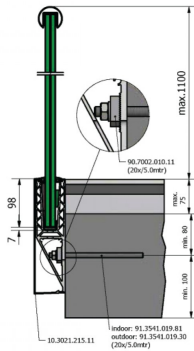

OnLevel 3021 Y Type Side Mount Channel - 0.74kN (Model: K.ON.10.3021.005.11)

- Suitable for line loads up to 0.74kN in accordance with BS6180.
- Using the Flex-Fit System, the installation can be done from one side only and glass adjusted accordingly.
- Pre drilled every 250mm and suitable for an M12 fixing.
- Supplied in plain anodised aluminium in 5 metre lengths.
- Non-stock item. Shipped direct from Manufacturer. Delivery usually 3-7 days.

Attributes:

Product Code: K.ON.10.3021.005.11
Unit Of Sale: 5 Mtrs

MODEL	TL3021
MOUNTING	104th Side Mount
APPLICATION	Private and commercial areas
GLASS THICKNESS	12 - 252 mm
COLOR LINE	✓
WATER DRAINAGE	✓
COVER STRIP	✓
AVAILABLE IN 3.0 M	✓
MOUNTING DISTANCE	275 mm