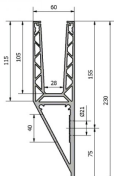

OnLevel 3021 Y Type Side Mount Channel - 0.74kN (Model: K.ON.10.3021.005.11)

- Suitable for line loads up to 0.74kN in accordance with BS6180.
- Using the Flex-Fit System, the installation can be done from one side only and glass adjusted accordingly.
- Pre drilled every 250mm and suitable for an M12 fixing.
- Supplied in plain anodised aluminium in 5 metre lengths.
- Non-stock item. Shipped direct from Manufacturer. Delivery usually 3-7 days.

Attributes:

Product Code: K.ON.10.3021.005.11
Unit Of Sale: 5 Mtrs

MODEL	TL3021
MOUNTING	104th Side Mount
APPLICATION	Private and commercial areas
GLASS THICKNESS	12 - 252 mm
COLOR LINE	✓
WATER DRAINAGE	✓
COVER STRIP	✓
AVAILABLE IN 3.0 M	✓
MOUNTING DISTANCE	275 mm