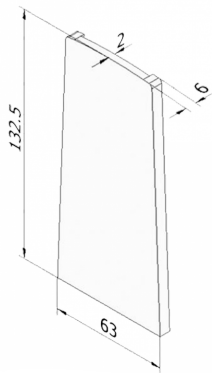

OnLevel 6000 End Cap Left/Right (Model: K.ON.10.6000.490.11)

- Non-stock item. Shipped direct from Manufacturer. Delivery usually 3-7 days.

Attributes:

Product Code: K.ON.10.6000.490.11

Unit Of Sale: Each