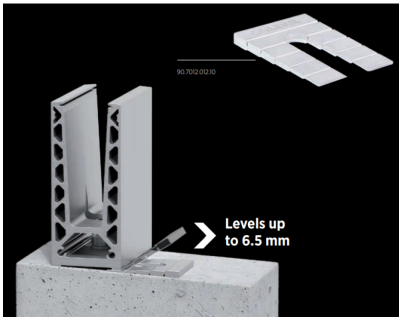

OnLevel Variable Shim - 1-6.5mm - Pack 20 (Model: K.ON.90.7012.012.10)

- This is a must have installation item for any installer.
- This is a stepped wedge/shim that starts at 1mm and goes in steps up to 6.5mm thick.
- Ideal for plumbing frameless balustrade tracks before glass installation to enable easier and faster glass installation and plumbing especially on single side installation systems such as the Onlevel ranges where the adjustment is more limited than the POSIglaze range.
- The shim will simply snap off at the start of every step.
- Made from aluminium.