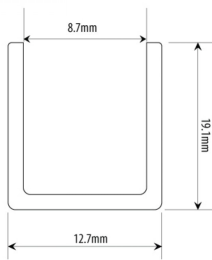

## 13mm Black U Channel - 8mm Thick Glass ( Model: G7012BL )

Suitable for 8mm thick glass.

The most popular U channel for bespoke shower enclosures.

The depth of the channel is ideal for disguising any discrepancy in the plumbness of the wall, allowing for the glass to be cut straight.

The glass is generally held in the profile by silicone or similar adhesive.

### Attributes:

**Product Code:** G7012BL

**Unit Of Sale:** 2.41mtr

---