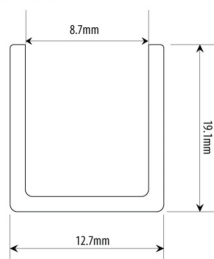

13mm Brushed Nickel(SS Effect) U Channel - 8mm Thick Glass (Model: G7012BN)

Suitable for 8mm thick glass.

The most popular U channel for bespoke shower enclosures.

The depth of the channel is ideal for disguising any discrepancy in the plumbness of the wall, allowing for the glass to be cut straight.

The glass is generally held in the profile by silicone or similar adhesive.

Attributes:

Product Code: G7012BN

Unit Of Sale: 2.41mtr