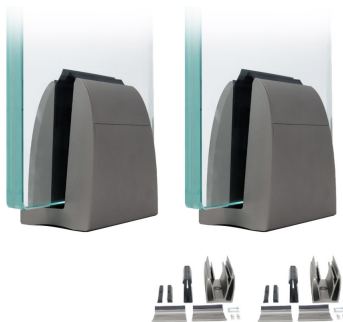

Complete Spig-Lite Advanced Kits For 15mm Thick Glass (Model: KCVSLAKIT015)

- Spig Lite Advanced has been specifically designed for domestic balustrade fitting, glass fencing and partitioning, both internal and externally.

- Our new design has been developed with a strong focus upon ease of installation and aesthetics. This Patented Glass Solution demonstrates a greater percentage of glass visibility.

- One Spig-Lite Advanced kit contains:
 - 2 x Spig-Lite Advanced Spigots
 - 2 x Spig-Lite Advanced Glass clamp kits
 - 4 x Gaskets
 - 4 x Top Clips
 - 4 x End Caps

- With only two Spigots required per meter of glass and only one single bolt fixing per spigot, this system is one of the fastest systems to install on the market.

- Colour - Graphite Grey

Attributes:

Product Code: KCVSLAKIT015