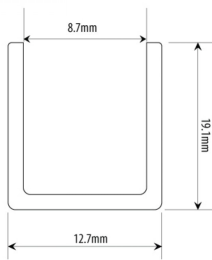

13mm Polished Gold U Channel For 8mm Thick Glass (Model: G7012PB)

U channel suitable for 8mm thick glass.

The most popular U channel for bespoke shower enclosures.

The depth of the u channel is ideal for disguising any discrepancy in the plumbness of the wall, allowing for the glass to be cut straight.

The glass is generally held in the profile by silicone or similar adhesive.

Attributes:

Product Code: G7012PB

Unit Of Sale: 2.41 mtr