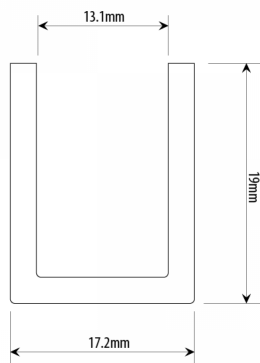

17 mm Antique Brass U Channel For 12mm Glass (Model: G7015AB)

U channel suitable for 12mm thick glass.

The depth of the u channel is ideal for disguising any discrepancy in the plumbness of the wall, allowing for the glass to be cut straight.

The glass is generally held in the profile by silicone or similar adhesive.

Attributes:

Product Code: G7015AB

Unit Of Sale: 2.41 mtr