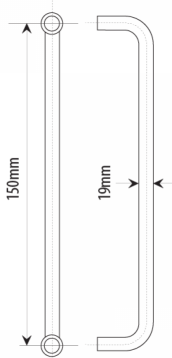

150mm Door Handle 19mm Dia. - Antique Brass ( Model: JH01AAB )

- The shower door handle is constructed of heavy wall SUS 304 stainless steel tubing.
- A 19mm diameter shower door handle in stainless steel with a horizontal length of 150mm.
- 10mm hole required in the glass for the door handle to fit.
- Finished in Antique Brass this shower door handle will give a contemporary finish to your project.

Attributes:

**Product Code:** JH01AAB

**Unit Of Sale:** EACH