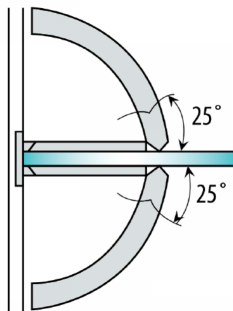

Shannon Range - Wall To Glass Shower Hinge - Antique Brass (Model: JHI301AB)

- Shower door hinge finished in Antique Brass.
- Self closing from 25° either direction.
- For glass thickness 8mm to 12mm.
- Manufactured from high quality brass.
- The Max weight for the shower door hinges is up to 45kg per pair.
- Complete with Stainless Steel screws & wall plugs.
- Very economical shower door hinge.