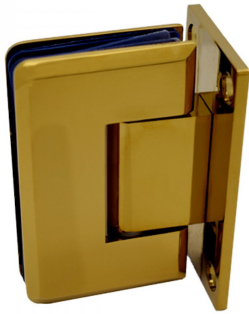

Shannon Range - Wall To Glass Shower Hinge - Polished Brass (Model: JHI301PB)

- Shower door hinge finished in Polished Brass.
- Self closing from 25° either direction.
- For glass thickness 8mm to 12mm.
- Manufactured from high quality brass.
- The Max weight for the shower door hinges is up to 45kg per pair.
- Complete with Stainless Steel screws & wall plugs.
- Very economical shower door hinge.

Attributes:

Product Code: JHI301PB

Unit Of Sale: 1 Hinge