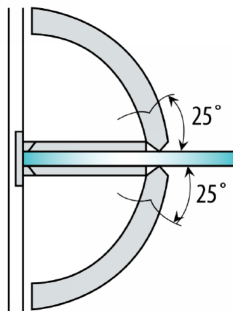

Shannon Range - Wall To Glass Shower Hinge - Polished Brass (Model: JHI301PB)

- Shower door hinge finished in Polished Brass.
- Self closing from 25° either direction.
- For glass thickness 8mm to 12mm.
- Manufactured from high quality brass.
- The Max weight for the shower door hinges is up to 45kg per pair.
- Complete with Stainless Steel screws & wall plugs.
- Very economical shower door hinge.