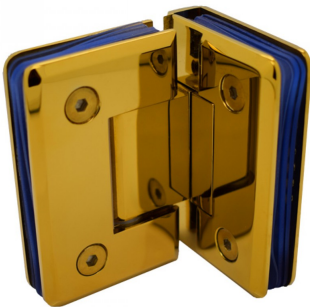

90 Degree Glass To Glass Shower Hinge - Polished Brass (Model: JHI304PB)

- Shower door hinge is finished in Polished Brass.
- Self closing from 25° either direction.
- Shower door hinge is for glass thickness of 8mm to 12mm.
- Manufactured from high quality brass.
- Max weight up to 45kg per pair.
- Complete with Stainless Steel screws & wall plugs.
- Very economical shower door hinge.

Attributes:

Product Code: JHI304PB

Unit Of Sale: 1 Hinge