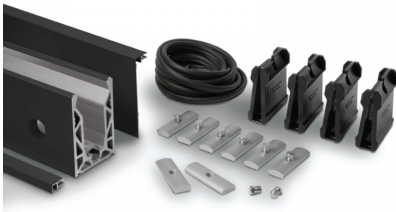

POSlglaze 3 Metre Side Mount Kit For 21.5mm Glass - Black (Model: KCVSIKIT.021BK)

Now available in black anodised finish. Also known as Crystal View, one of the most popular glass balustrade systems in the UK. Very popular with installers due to the simplicity of the installation. This system is so easily installed that it can be installed by even a competent DIY person. Complete 3 Metres of side mounted Crystal View System, which includes:

- 3 metres of side mount channel
- 3 metres of top seal
- 3 metres of side cladding (bottom cladding not included)
- 6 metres of gasket
- 24 clamp bars & bolts
- 12 glass clamps

Suitable for 21.52mm thick glass and up to 1100mm high. Supplied in 3 metre lengths.

Fixings to structure not included. Endcaps, dowels, bottom cladding and spanners sold separately.

Attributes:

Product Code: KCVSIKIT.021BK

Unit Of Sale: 3 Metre