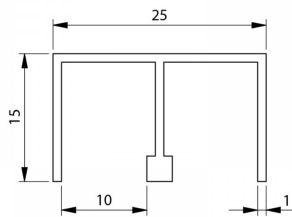

Alum. Sliding Track - Top - Non Flocked - 6-8mm Thick Glass (Model: G0046B)

- Glass thickness: 6- 8mm.
- Upper double - guide, not drilled, non-flocked.
- Virtually tool free installation.
- Optional Antilift & Anti Rattle system please select from related products below G0061A, G0061B, G0061.

Attributes:

Product Code: G0046B

Unit Of Sale: 2.5 mtr

Sliding door cover for glass 6-8 mm