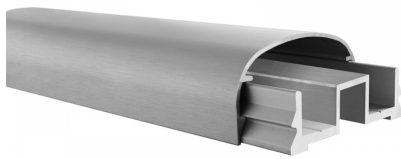

EaziRail Handrail Base Profile - 3000mm - Anodised ( Model: K.EZAL.HR.002.AN )

- This easy to install optional handrail system can be used in two ways.
  1. Where there is a gap between it and the glass underneath or
  2. Where the glass slots up into the base channel creating a better windbreak.
- It is supplied in two parts, the base profile that is easily fixed to the post and then a snap on cover profile.
- This product is aluminium so it is more easily cut and worked with than traditional stainless steel.

Attributes:

**Product Code:** K.EZAL.HR.002.AN

**Unit Of Sale:** 3000 mm

---