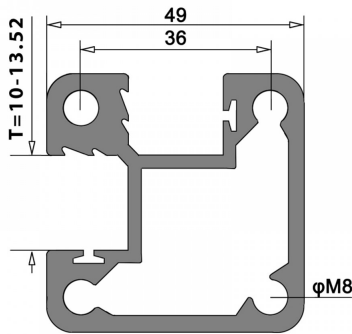

Side Mounted EaziRail 90 Deg Ext Post - 1100mm - Anodised ( Model: K.EZAL.SM.90E.AN )

- Pre fabricated balustrade post that is suitable for 10mm - 13.52mm thick glass.
- Suitable for use on an external corner as outlined on the picture.
- Extremely fast and simple to install.
- These posts can be finished on top in three different ways depending on your preference.
- A handrail can be easily installed, the post can have a flat cap with the glass below it or the glass can be higher than the post and a slotted cap can be installed.
- These post provide a really great windbreak as there are a lot less gaps than traditional stainless steel posts.
- Bespoke size posts can be manufactured to suit your requirements.

**Attributes:**

**Product Code:** K.EZAL.SM.90E.AN

**Unit Of Sale:** Each