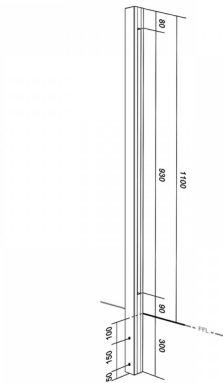

Side Mounted EaziRail 90 Deg Ext Post - 1100mm - Anodised ( Model: K.EZAL.SM.90E.AN )

- Pre fabricated balustrade post that is suitable for 10mm - 13.52mm thick glass.
- Suitable for use on an external corner as outlined on the picture.
- Extremely fast and simple to install.
- These posts can be finished on top in three different ways depending on your preference.
- A handrail can be easily installed, the post can have a flat cap with the glass below it or the glass can be higher than the post and a slotted cap can be installed.
- These post provide a really great windbreak as there are a lot less gaps than traditional stainless steel posts.
- Bespoke size posts can be manufactured to suit your requirements.

**Attributes:**

**Product Code:** K.EZAL.SM.90E.AN

**Unit Of Sale:** Each