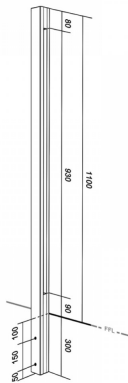

Side Mounted EaziRail 90 Deg Ext Post - 1100mm - Anodised (Model: K.EZAL.SM.90E.AN)

- Pre fabricated balustrade post that is suitable for 10mm - 13.52mm thick glass.
- Suitable for use on an external corner as outlined on the picture.
- Extremely fast and simple to install.
- These posts can be finished on top in three different ways depending on your preference.
- A handrail can be easily installed, the post can have a flat cap with the glass below it or the glass can be higher than the post and a slotted cap can be installed.
- These post provide a really great windbreak as there are a lot less gaps than traditional stainless steel posts.
- Bespoke size posts can be manufactured to suit your requirements.

Attributes:

Product Code: K.EZAL.SM.90E.AN

Unit Of Sale: Each