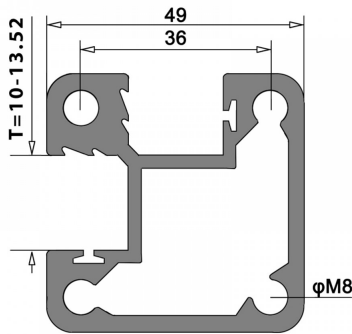

Side Mounted EaziRail 90 Deg Ext Post - 1100mm - Anodised (Model: K.EZAL.SM.90E.AN)

- Pre fabricated balustrade post that is suitable for 10mm - 13.52mm thick glass.
- Suitable for use on an external corner as outlined on the picture.
- Extremely fast and simple to install.
- These posts can be finished on top in three different ways depending on your preference.
- A handrail can be easily installed, the post can have a flat cap with the glass below it or the glass can be higher than the post and a slotted cap can be installed.
- These post provide a really great windbreak as there are a lot less gaps than traditional stainless steel posts.
- Bespoke size posts can be manufactured to suit your requirements.

Attributes:

Product Code: K.EZAL.SM.90E.AN

Unit Of Sale: Each