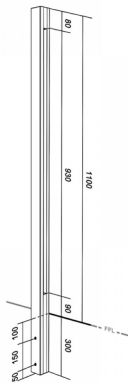

Side Mounted EaziRail Centre Post - 1100mm - Anodised (Model: K.EZAL.SM.CNT.AN)

- Pre fabricated balustrade post that is suitable for 10mm - 13.52mm thick glass.
- Extremely fast and simple to install.
- These posts can be finished on top in three different ways depending on your preference.
- A handrail can be easily installed, the post can have a flat cap with the glass below it or the glass can be higher than the post and a slotted cap can be installed.
- These post provide a really great windbreak as there are a lot less gaps than traditional stainless steel posts.
- Bespoke size posts can be manufactured to suit your requirements.