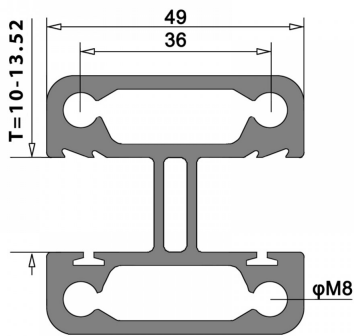

Side Mounted EaziRail Centre Post - 1100mm - Anodised (Model: K.EZAL.SM.CNT.AN)

- Pre fabricated balustrade post that is suitable for 10mm - 13.52mm thick glass.
- Extremely fast and simple to install.
- These posts can be finished on top in three different ways depending on your preference.
- A handrail can be easily installed, the post can have a flat cap with the glass below it or the glass can be higher than the post and a slotted cap can be installed.
- These post provide a really great windbreak as there are a lot less gaps than traditional stainless steel posts.
- Bespoke size posts can be manufactured to suit your requirements.

Attributes:

Product Code: K.EZAL.SM.CNT.AN

Unit Of Sale: Each