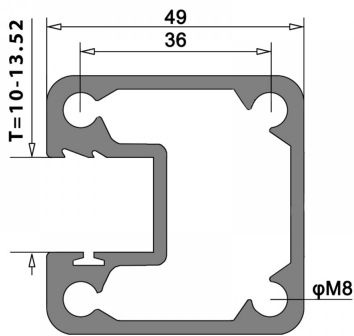

Side Mounted EaziRail End Post Left - 1100mm - Anodised ( Model: K.EZAL.SM.ENDL.AN )

- Pre fabricated side mounted balustrade post that is suitable for 10mm - 13.52mm thick glass.
- This post is suitable for the left hand side of an installation as looked at from inside the balcony.
- Extremely fast and simple to install.
- These posts can be finished on top in three different ways depending on your preference.
- A handrail can be easily installed, the post can have a flat cap with the glass below it or the glass can be higher than the post and a slotted cap can be installed.
- These post provide a really great windbreak as there are a lot less gaps than traditional stainless steel posts.
- Bespoke size posts can be manufactured to suit your requirements.

Attributes:

**Product Code:** K.EZAL.SM.ENDL.AN

**Unit Of Sale:** Each