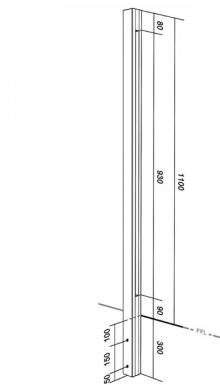

Side Mounted EaziRail End Post Left - 1100mm - Anodised ( Model: K.EZAL.SM.ENDL.AN )

- Pre fabricated side mounted balustrade post that is suitable for 10mm - 13.52mm thick glass.
- This post is suitable for the left hand side of an installation as looked at from inside the balcony.
- Extremely fast and simple to install.
- These posts can be finished on top in three different ways depending on your preference.
- A handrail can be easily installed, the post can have a flat cap with the glass below it or the glass can be higher than the post and a slotted cap can be installed.
- These post provide a really great windbreak as there are a lot less gaps than traditional stainless steel posts.
- Bespoke size posts can be manufactured to suit your requirements.

Attributes:

**Product Code:** K.EZAL.SM.ENDL.AN

**Unit Of Sale:** Each