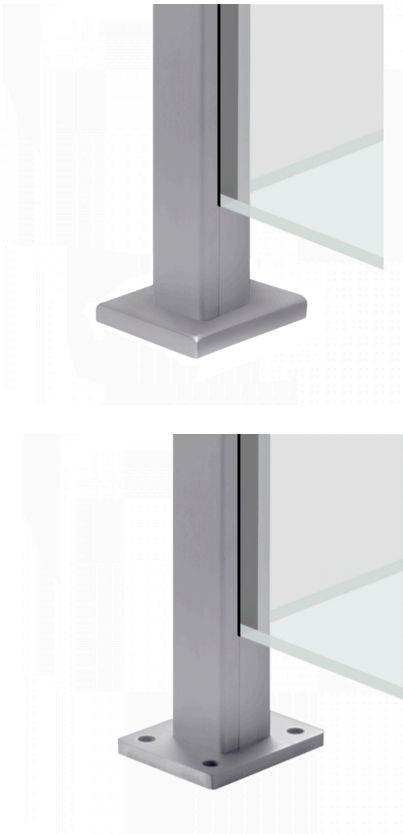

Top Mounted EaziRail 90 Deg Int Post - 1100mm - Anodised (Model: K.EZAL.TM.90I.AN)

- Pre fabricated balustrade post that is suitable for 10mm - 13.52mm thick glass.
- Suitable for use on an external corner as outlined on the picture.
- Extremely fast and simple to install.
- These posts can be finished on top in three different ways depending on your preference.
- A handrail can be easily installed, the post can have a flat cap with the glass below it or the glass can be higher than the post and a slotted cap can be installed.
- These post provide a really great windbreak as there are a lot less gaps than traditional stainless steel posts.
- Bespoke size posts can be manufactured to suit your requirements.

Attributes:

Product Code: K.EZAL.TM.90I.AN

Unit Of Sale: Each