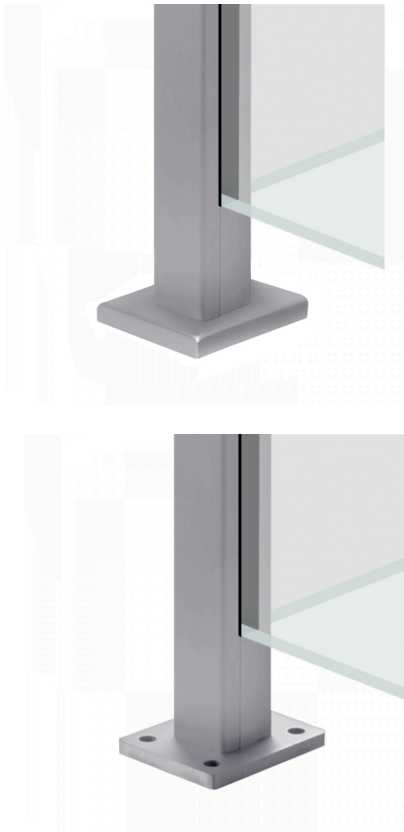

Top Mounted EaziRail 90 Deg Int Post - 1100mm - Anodised (Model: K.EZAL.TM.90I.AN)

- Pre fabricated balustrade post that is suitable for 10mm - 13.52mm thick glass.
- Suitable for use on an external corner as outlined on the picture.
- Extremely fast and simple to install.
- These posts can be finished on top in three different ways depending on your preference.
- A handrail can be easily installed, the post can have a flat cap with the glass below it or the glass can be higher than the post and a slotted cap can be installed.
- These post provide a really great windbreak as there are a lot less gaps than traditional stainless steel posts.
- Bespoke size posts can be manufactured to suit your requirements.

Attributes:

Product Code: K.EZAL.TM.90I.AN

Unit Of Sale: Each