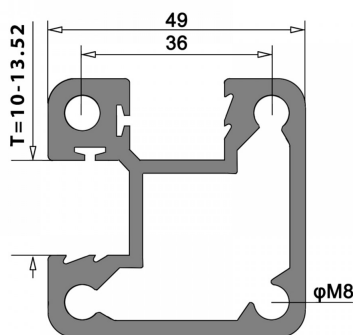

Top Mounted EaziRail 90 Deg Int Post - 1100mm - Anodised (Model: K.EZAL.TM.90I.AN)

- Pre fabricated balustrade post that is suitable for 10mm - 13.52mm thick glass.
- Suitable for use on an external corner as outlined on the picture.
- Extremely fast and simple to install.
- These posts can be finished on top in three different ways depending on your preference.
- A handrail can be easily installed, the post can have a flat cap with the glass below it or the glass can be higher than the post and a slotted cap can be installed.
- These post provide a really great windbreak as there are a lot less gaps than traditional stainless steel posts.
- Bespoke size posts can be manufactured to suit your requirements.

Attributes:

Product Code: K.EZAL.TM.90I.AN

Unit Of Sale: Each