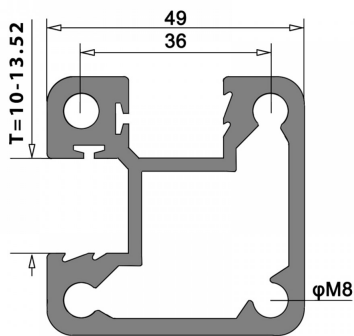

Top Mounted EaziRail 90 Deg Int Post - 1100mm - Anodised (Model: K.EZAL.TM.90I.AN)

- Pre fabricated balustrade post that is suitable for 10mm - 13.52mm thick glass.
- Suitable for use on an external corner as outlined on the picture.
- Extremely fast and simple to install.
- These posts can be finished on top in three different ways depending on your preference.
- A handrail can be easily installed, the post can have a flat cap with the glass below it or the glass can be higher than the post and a slotted cap can be installed.
- These post provide a really great windbreak as there are a lot less gaps than traditional stainless steel posts.
- Bespoke size posts can be manufactured to suit your requirements.

Attributes:

Product Code: K.EZAL.TM.90I.AN

Unit Of Sale: Each