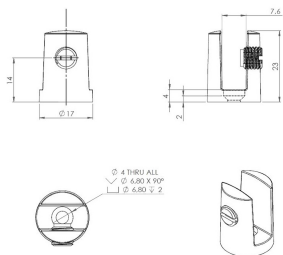

Black Round Shelf Support 4-6mm Glass (Model: H0207B)

- Chrome Round Shelf Support suitable for 4mm to 6mm thick glass.
- This round shelf support comes with a 4mm diameter hole through the base for easy fixing.
- Shelf supports are sold in pairs with a matt black finish.

Attributes:

Product Code: H0207B

Unit Of Sale: Pair