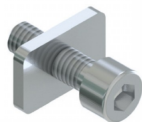

Bolt On Loft Style Mullion Bolt For 12mm Glass ( Model: G.DK.LOFT.012.12 )

- Available in three different lengths for different glass thicknesses.
- It is recommended that six bolts be used in a 3 metre length.
- The base profile must be drilled to allow the bolt through.

Attributes:

**Product Code:** G.DK.LOFT.012.12

**Unit Of Sale:** Set of 6