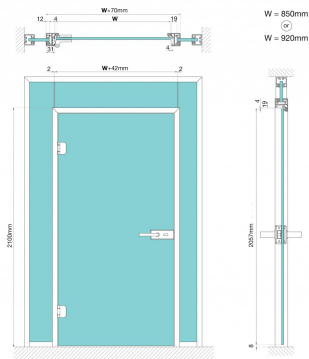

**Dynamik 850mm X 2057mm Pre Cut Door Kit - Black ( Model: G.DK.SG.BK.850 )**

Black Standard Door Frame Kit pre cut to size to suit a 850mm x 2057mm door leaf.

- All the cleats needed to assemble are included.
- The corners are Pre mitred.
- Hinges sold separately see related items below.
- Glass Door thickness must be selected below so we can send the correct gasket for the door rebate.
- The Profile Gaskets must also be selected 6 metres will be required.
- Available in Anodised Grey and Black.

**Attributes:**

**Product Code:** G.DK.SG.BK.850

**Unit Of Sale:** Kit