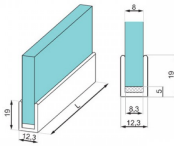

12.3mm U Profile For Loft Style Showers - 8mm Thick Glass (Model: G7012BL-LOFT)

- Suitable for 8mm thick glass.
- Different to other U Profiles due to its thick wall which will cover the cut edge of the banded strip.
- A perfect colour match for G.DK.LOFT.005 the black banding strip
- The most popular U channel for bespoke shower enclosures.
- The depth of the channel is ideal for disguising any discrepancy in the plumbness of the wall, allowing for the glass to be cut straight.
- The glass is generally fixed in the profile using N.SOU.FIXALL.CL or N.SOU.ANTIMOULD.CL which are sealants and adhesives suitable for use in wet environments.

Attributes:

Product Code: G7012BL-LOFT

Unit Of Sale: 2500mm