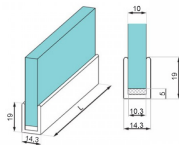

14.3mm U Profile For Loft Style Showers - 10mm Thick Glass (Model: G7013BL-LOFT)

- Suitable for 10mm thick glass.
- Different to other U Profiles due to its thick wall which will cover the cut edge of the banded strip.
- A perfect colour match for G.DK.LOFT.005 the black banding strip
- The most popular U channel for bespoke shower enclosures.
- The depth of the channel is ideal for disguising any discrepancy in the plumbness of the wall, allowing for the glass to be cut straight.
- The glass is generally fixed in the profile using N.SOU.FIXALL.CL or N.SOU.ANTIMOULD.CL which are sealants and adhesives suitable for use in wet environments.

Attributes:

Product Code: G7013BL-LOFT

Unit Of Sale: 2500mm