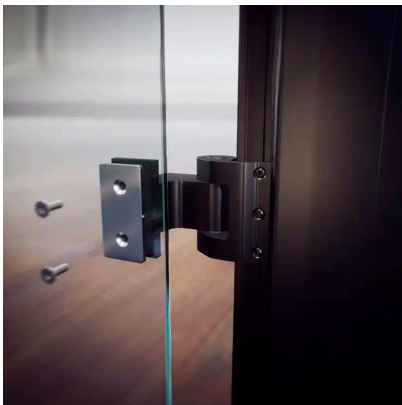

Dynamik Hydraulic Door Hinge Set - Black ( Model: G.DK.SG.BK.008.HYD )

- Glass thickness -8-12mm
- Material - aluminium
- Max. door weight - 80 kg
- Max. door height - 2400mm
- Max. opening angle - 180°
- Stop function when opening 90°
- The set includes two hinges
- Supplied as stainless steel or natural anodised or black finish
- The set is universal - left/right