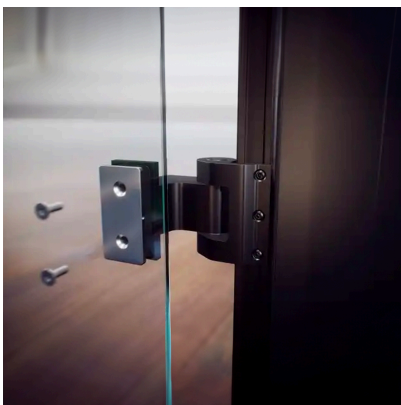

Dynamik Hydraulic Door Hinge Set - Natural Anodised ( Model: G.DK.SG.SA.008.HYD )

- Glass thickness - 8-12mm
- Material - aluminium
- Max. door weight - 80 kg
- Max. door height - 2400mm
- Max. opening angle - 180°
- Stop function when opening 90°
- The set includes two hinges
- Supplied as stainless steel or natural anodised or black finish
- The set is universal - left/right