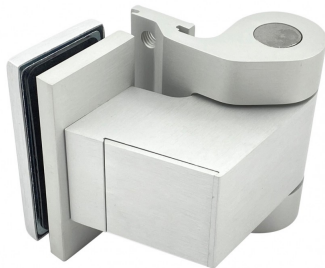

Dynamik Hydraulic Door Hinge Set - Natural Anodised ( Model: G.DK.SG.SA.008.HYD )

- Glass thickness - 8-12mm
- Material - aluminium
- Max. door weight - 80 kg
- Max. door height - 2400mm
- Max. opening angle - 180°
- Stop function when opening 90°
- The set includes two hinges
- Supplied as stainless steel or natural anodised or black finish
- The set is universal - left/right

Attributes:

**Product Code:** G.DK.SG.SA.008.HYD

**Unit Of Sale:** Pair