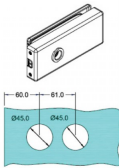

Magnetic Catch Lever Lock- Without Lock - Black ( Model: KLL501M-WL-B )

- Suitable for both 8mm and 10mm glass thickness.
- Prepared for europrofile cylinder, night latch function.
- Prepared square hole for all lever handles with 8mm square spindle.
- For left hand or right hand open, lock body & night latch can be reversed easily by loosening screws only.
- For security, nightlatch (bolt) with two hardened roller pins inside.