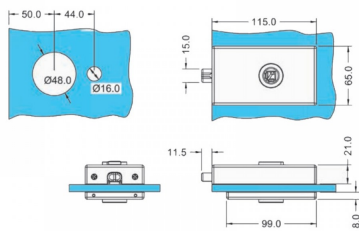

Small Magnetic Catch Lever Lock - Black (Model: KLL801M-B)

- Suitable for both 8mm and 10mm glass thickness.
- Prepared square hole for all lever handles with 8mm square spindle.
- For left hand or right hand open, lock body & night latch can be reversed easily by loosening screws only.
- For security, nightlatch (bolt) with two hardened roller pins inside.

Attributes:

Product Code: KLL801M-B

Unit Of Sale: Each