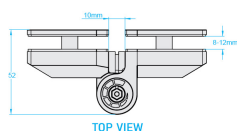

Glass to Glass Gate Hinge 8-12mm Glass - Black (Model: KSS.GATEHINGE.BK.010)

- Manufactured using 2205 grade stainless steel making it suitable for use in the most challenging environments such as swimming pools, saunas, steam rooms, deck gates, balconies etc..
- Suitable for 8 - 12mm thick glass
- Both self closing & soft closing from any position
- Quick and easy to install / D.I.Y
- Quick-adjust ratchet cap for simple speed adjustment
- Max weight : 45kg
- Temperature range : -10 degrees Celsius to +50 degrees Celsius
- Wall mount or post to glass variants available