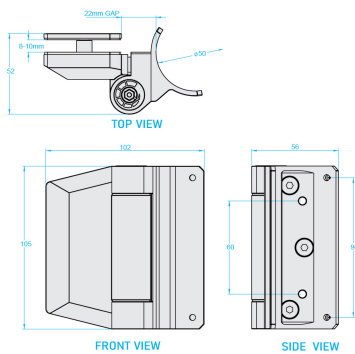

Glass to Post Gate Hinge 8-12mm Glass - Black (Model: KSS.GATEHINGE.BK.011)

- Manufactured using 2205 grade stainless steel making it suitable for use in the most challenging environments such as swimming pools, saunas, steam rooms, deck gates, balconies etc..
- Suitable for 8 - 12mm thick glass
- Both self closing & soft closing from any position
- Quick and easy to install / D.I.Y
- Quick-adjust ratchet cap for simple speed adjustment
- Max weight : 45kg
- Temperature range : -10 degrees Celsius to +50 degrees Celsius
- Wall mount or glass to glass variants available

Attributes:

Product Code: KSS.GATEHINGE.BK.011

Unit Of Sale: Pair