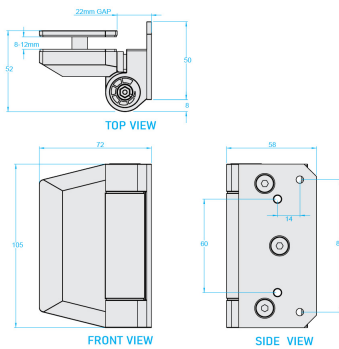

Glass to Wall Gate Hinge 8-12mm Glass - Black ( Model: KSS.GATEHINGE.BK.012 )

- Manufactured using 2205 grade stainless steel making it suitable for use in the most challenging environments such as swimming pools, saunas, steam rooms, deck gates, balconies etc..
- Suitable for 8 - 12mm thick glass
- Both self closing & soft closing from any position
- Quick and easy to install / D.I.Y
- Quick-adjust ratchet cap for simple speed adjustment
- Max weight : 45kg
- Temperature range : -10 degrees Celsius to +50 degrees Celsius
- Post mount or glass to glass variants available

Attributes:

**Product Code:** KSS.GATEHINGE.BK.012

**Unit Of Sale:** Pair