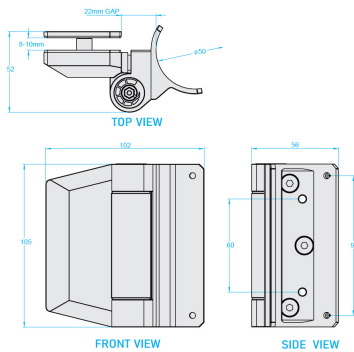

Glass to Post Gate Hinge 8-12mm Glass - Satin Stainless ( Model: KSS.GATEHINGE.SSS.011 )

- Manufactured using 2205 grade stainless steel making it suitable for use in the most challenging environments such as swimming pools, saunas, steam rooms, deck gates, balconies etc..

- Suitable for 8 - 12mm thick glass
- Both self closing & soft closing from any position
- Quick and easy to install / D.I.Y
- Quick-adjust ratchet cap for simple speed adjustment
- Max weight : 45kg
- Temperature range : -10 degrees Celsius to +50 degrees Celsius
- Wall mount or glass to glass variants available