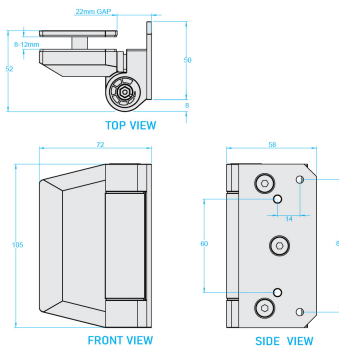

Glass to Wall Gate Hinge 8-12mm Glass - Satin Stainless (Model: KSS.GATEHINGE.SSS.012)

- Manufactured using 2205 grade stainless steel making it suitable for use in the most challenging environments such as swimming pools, saunas, steam rooms, deck gates, balconies etc..
- Suitable for 8 - 12mm thick glass
- Both self closing & soft closing from any position
- Quick and easy to install / D.I.Y
- Quick-adjust ratchet cap for simple speed adjustment
- Max weight : 45kg
- Temperature range : -10 degrees Celsius to +50 degrees Celsius
- Post mount or glass to glass variants available

Attributes:

Product Code: KSS.GATEHINGE.SSS.012

Unit Of Sale: Pair