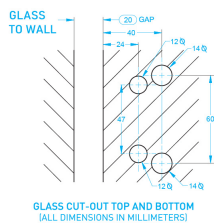

Glass to Wall Gate Hinge 8-12mm Glass - Satin Stainless (Model: KSS.GATEHINGE.SSS.012)

- Manufactured using 2205 grade stainless steel making it suitable for use in the most challenging environments such as swimming pools, saunas, steam rooms, deck gates, balconies etc..
- Suitable for 8 - 12mm thick glass
- Both self closing & soft closing from any position
- Quick and easy to install / D.I.Y
- Quick-adjust ratchet cap for simple speed adjustment
- Max weight : 45kg
- Temperature range : -10 degrees Celsius to +50 degrees Celsius
- Post mount or glass to glass variants available