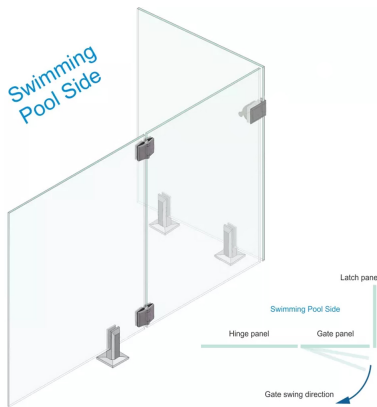

**90 Degree Glass To Glass Latch Bracket - Black ( Model: KSS.GATELATCH.BK.004 )**

- Manufactured using 2205 grade stainless steel making it suitable for use in the most challenging environments such as swimming pools, saunas, steam rooms, deck gates, balconies etc..
- Suitable for 8 - 12mm thick glass
- Premium Polaris latch for new glass gates
- Simple and quick to install
- Unique Polaris design matches Polaris hinges
- All 2205 duplex stainless steel construction
- Without the use of inferior plated-steel component
- Wall mount, 180deg glass to glass, 90deg glass to glass and post to glass variants available

**Attributes:**

**Product Code:** KSS.GATELATCH.BK.004

**Unit Of Sale:** Each