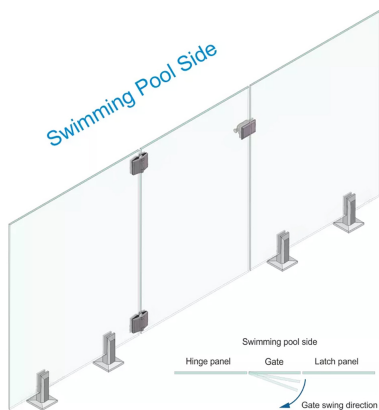

180 Degree Glass To Glass Latch Bracket - Black (Model: KSS.GATELATCH.BK.005)

- Manufactured using 2205 grade stainless steel making it suitable for use in the most challenging environments such as swimming pools, saunas, steam rooms, deck gates, balconies etc..
- Suitable for 8 - 12mm thick glass
- Premium Polaris latch for new glass gates
- Simple and quick to install
- Unique Polaris design matches Polaris hinges
- All 2205 duplex stainless steel construction
- Without the use of inferior plated-steel component
- Wall mount, 180deg glass to glass, 90deg glass to glass and post to glass variants available

Attributes:

Product Code: KSS.GATELATCH.BK.005

Unit Of Sale: Each