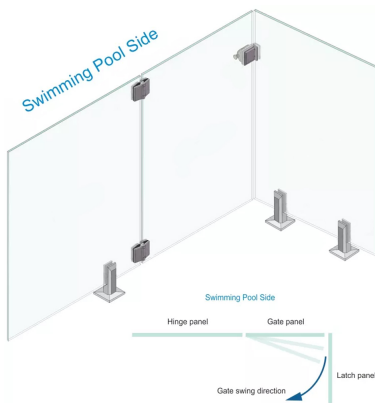

Glass To Wall Latch Bracket - Black (Model: KSS.GATELATCH.BK.006)

- Manufactured using 2205 grade stainless steel making it suitable for use in the most challenging environments such as swimming pools, saunas, steam rooms, deck gates, balconies etc..
- Suitable for 8 - 12mm thick glass
- Premium Polaris latch for new glass gates
- Simple and quick to install
- Unique Polaris design matches Polaris hinges
- All 2205 duplex stainless steel construction
- Without the use of inferior plated-steel component
- Wall mount, 180deg glass to glass, 90deg glass to glass and post to glass variants available

Attributes:

Product Code: KSS.GATELATCH.BK.006

Unit Of Sale: Each