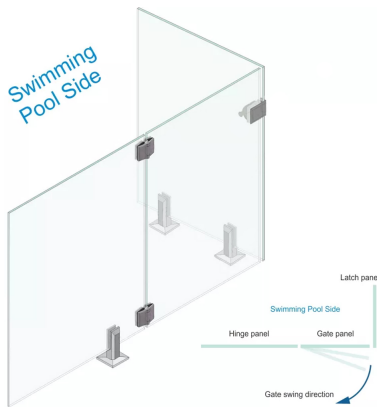

90 Degree Glass To Glass Latch Bracket - Satin Stainless (Model: KSS.GATELATCH.SSS.004)

- Manufactured using 2205 grade stainless steel making it suitable for use in the most challenging environments such as swimming pools, saunas, steam rooms, deck gates, balconies etc..
- Suitable for 8 - 12mm thick glass
- Premium Polaris latch for new glass gates
- Simple and quick to install
- Unique Polaris design matches Polaris hinges
- All 2205 duplex stainless steel construction
- Without the use of inferior plated-steel component
- Wall mount, 180deg glass to glass, 90deg glass to glass and post to glass variants available

Attributes:

Product Code: KSS.GATELATCH.SSS.004

Unit Of Sale: Each