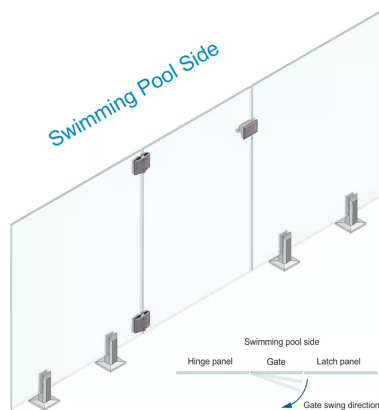

180 Degree Glass To Glass Latch Bracket - Satin Stainless (Model: KSS.GATELATCH.SSS.005)

- Manufactured using 2205 grade stainless steel making it suitable for use in the most challenging environments such as swimming pools, saunas, steam rooms, deck gates, balconies etc..

- Suitable for 8 - 12mm thick glass
- Premium Polaris latch for new glass gates
- Simple and quick to install
- Unique Polaris design matches Polaris hinges
- All 2205 duplex stainless steel construction
- Without the use of inferior plated-steel component
- Wall mount, 180deg glass to glass, 90deg glass to glass and post to glass variants available