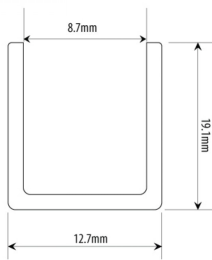

## 13mm Satin Gold U Channel For 8mm Thick Glass ( Model: G7012SB )

- U channel suitable for 8mm thick glass.
- The most popular U channel for bespoke shower enclosures.
- The depth of the u channel is ideal for disguising any discrepancy in the plumbness of the wall, allowing for the glass to be cut straight.
- The glass is generally held in the profile by silicone or similar adhesive.

### Attributes:

**Product Code:** G7012SB

**Unit Of Sale:** 2.5 mtr